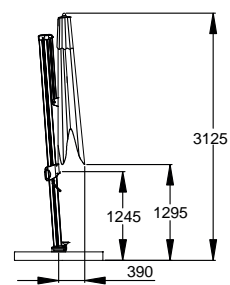

VINCE WITH CONCRETE BASE ON WHEELS 3575