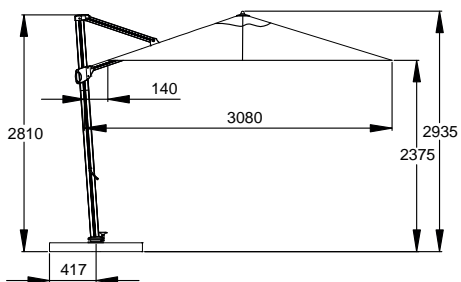

VINCE ON GROUND ANCHOR 3549

VINCE WITH CONCRETE BASE ON WHEELS 3575

Vince parasol, Mylo chaise longue,
Justin table lamp

CONCRETE BASE

Dimensions

25 kg
diameter ø 46 x h 8 cm
diameter ø tube 20-54 cm

Colour