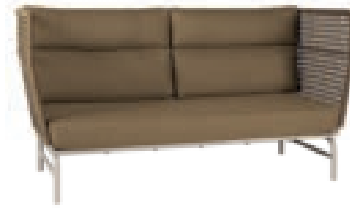

2.398,-
incl. cushions

CUSHIONS

Cervo / all weather

safari

Jane sofa

JANE SOFA

Dimensions

w 192 x h 102 x d 85 cm
seat height 44 cm*