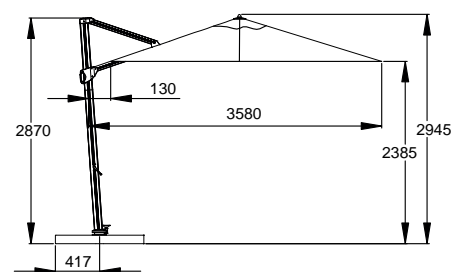

VINCE WITH CONCRETE BASE ON WHEELS 3575