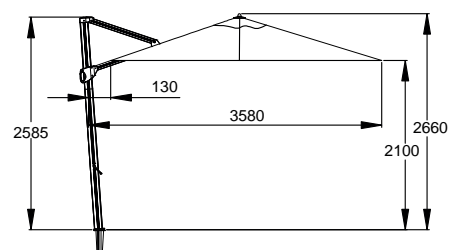

VINCE ON GROUND ANCHOR 3549