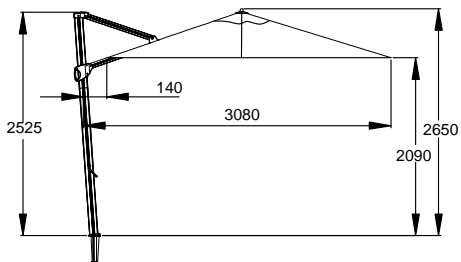

VINCE ON GROUND ANCHOR 3549

VINCE WITH CONCRETE BASE ON WHEELS 3575

Vince parasol, Mylo chaise longue,
Justin table lamp

CONCRETE BASE

Dimensions

25 kg
diameter ø 46 x h 8 cm
diameter ø tube 20-54 cm

Colour