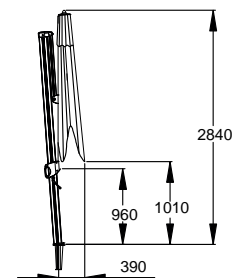

VINCE ON GROUND ANCHOR 3549