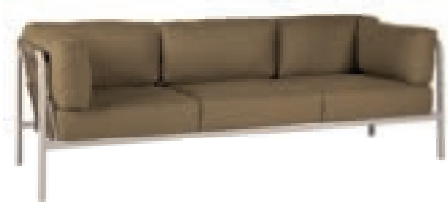

LINDA SOFA

Dimensions

w 222 x h 67 x d 83,5 cm
seat height 42 cm*

3.798,-
incl. cushions

CUSHIONS

Cervo / all weather

Colour combination

Rope:
camel
-82

Frame:
linen
-46

M4137