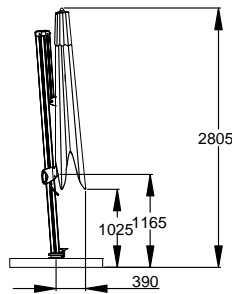

VINCE ON GROUND ANCHOR 3549

VINCE WITH CONCRETE BASE ON WHEELS 3575

Vince parasol, Mylo chaise longue,
Justin table lamp

CONCRETE BASE

Dimensions

25 kg
diameter ø 46 x h 8 cm
diameter ø tube 20-54 cm

Colour