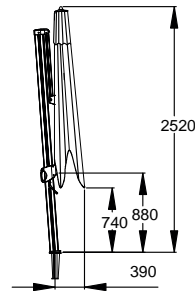

VINCE ON GROUND ANCHOR 3549

VINCE WITH CONCRETE BASE ON WHEELS 3575

Vince parasol, Mylo chaise longue,
Justin table lamp

CONCRETE BASE

Dimensions

25 kg
diameter ø 46 x h 8 cm
diameter ø tube 20-54 cm

Colour