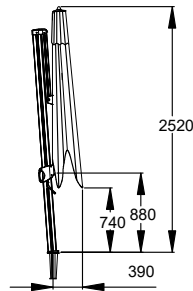

VINCE ON GROUND ANCHOR 3549

VINCE WITH CONCRETE BASE ON WHEELS 3575

Vince parasol, Rider lounge, Jago Lounge,
Vidor coffee table, Crochette pouffe

CONCRETE BASE

Dimensions

25 kg
diameter ø 46 x h 8 cm
diameter ø tube 20-54 cm