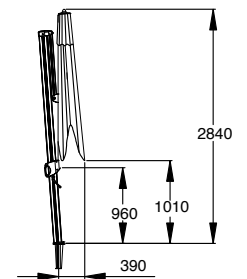

VINCE ON GROUND ANCHOR 3549