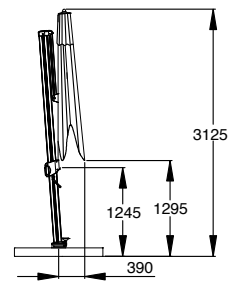

VINCE WITH CONCRETE BASE ON WHEELS 3575