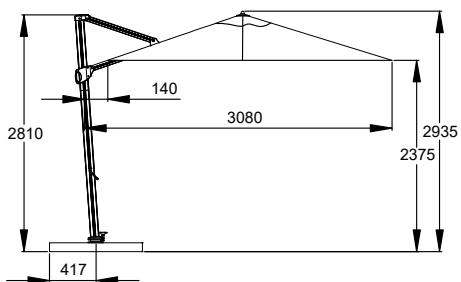

VINCE ON GROUND ANCHOR 3549

VINCE WITH CONCRETE BASE ON WHEELS 3575

Vince parasol, Rider lounge, Jago Lounge,
Vidor coffee table, Crochette pouffe

CONCRETE BASE

Dimensions

25 kg
diameter ø 46 x h 8 cm
diameter ø tube 20-54 cm