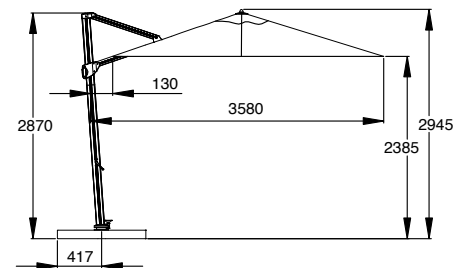

VINCE WITH CONCRETE BASE ON WHEELS 3575