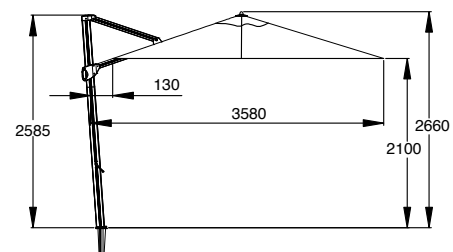

VINCE ON GROUND ANCHOR 3549