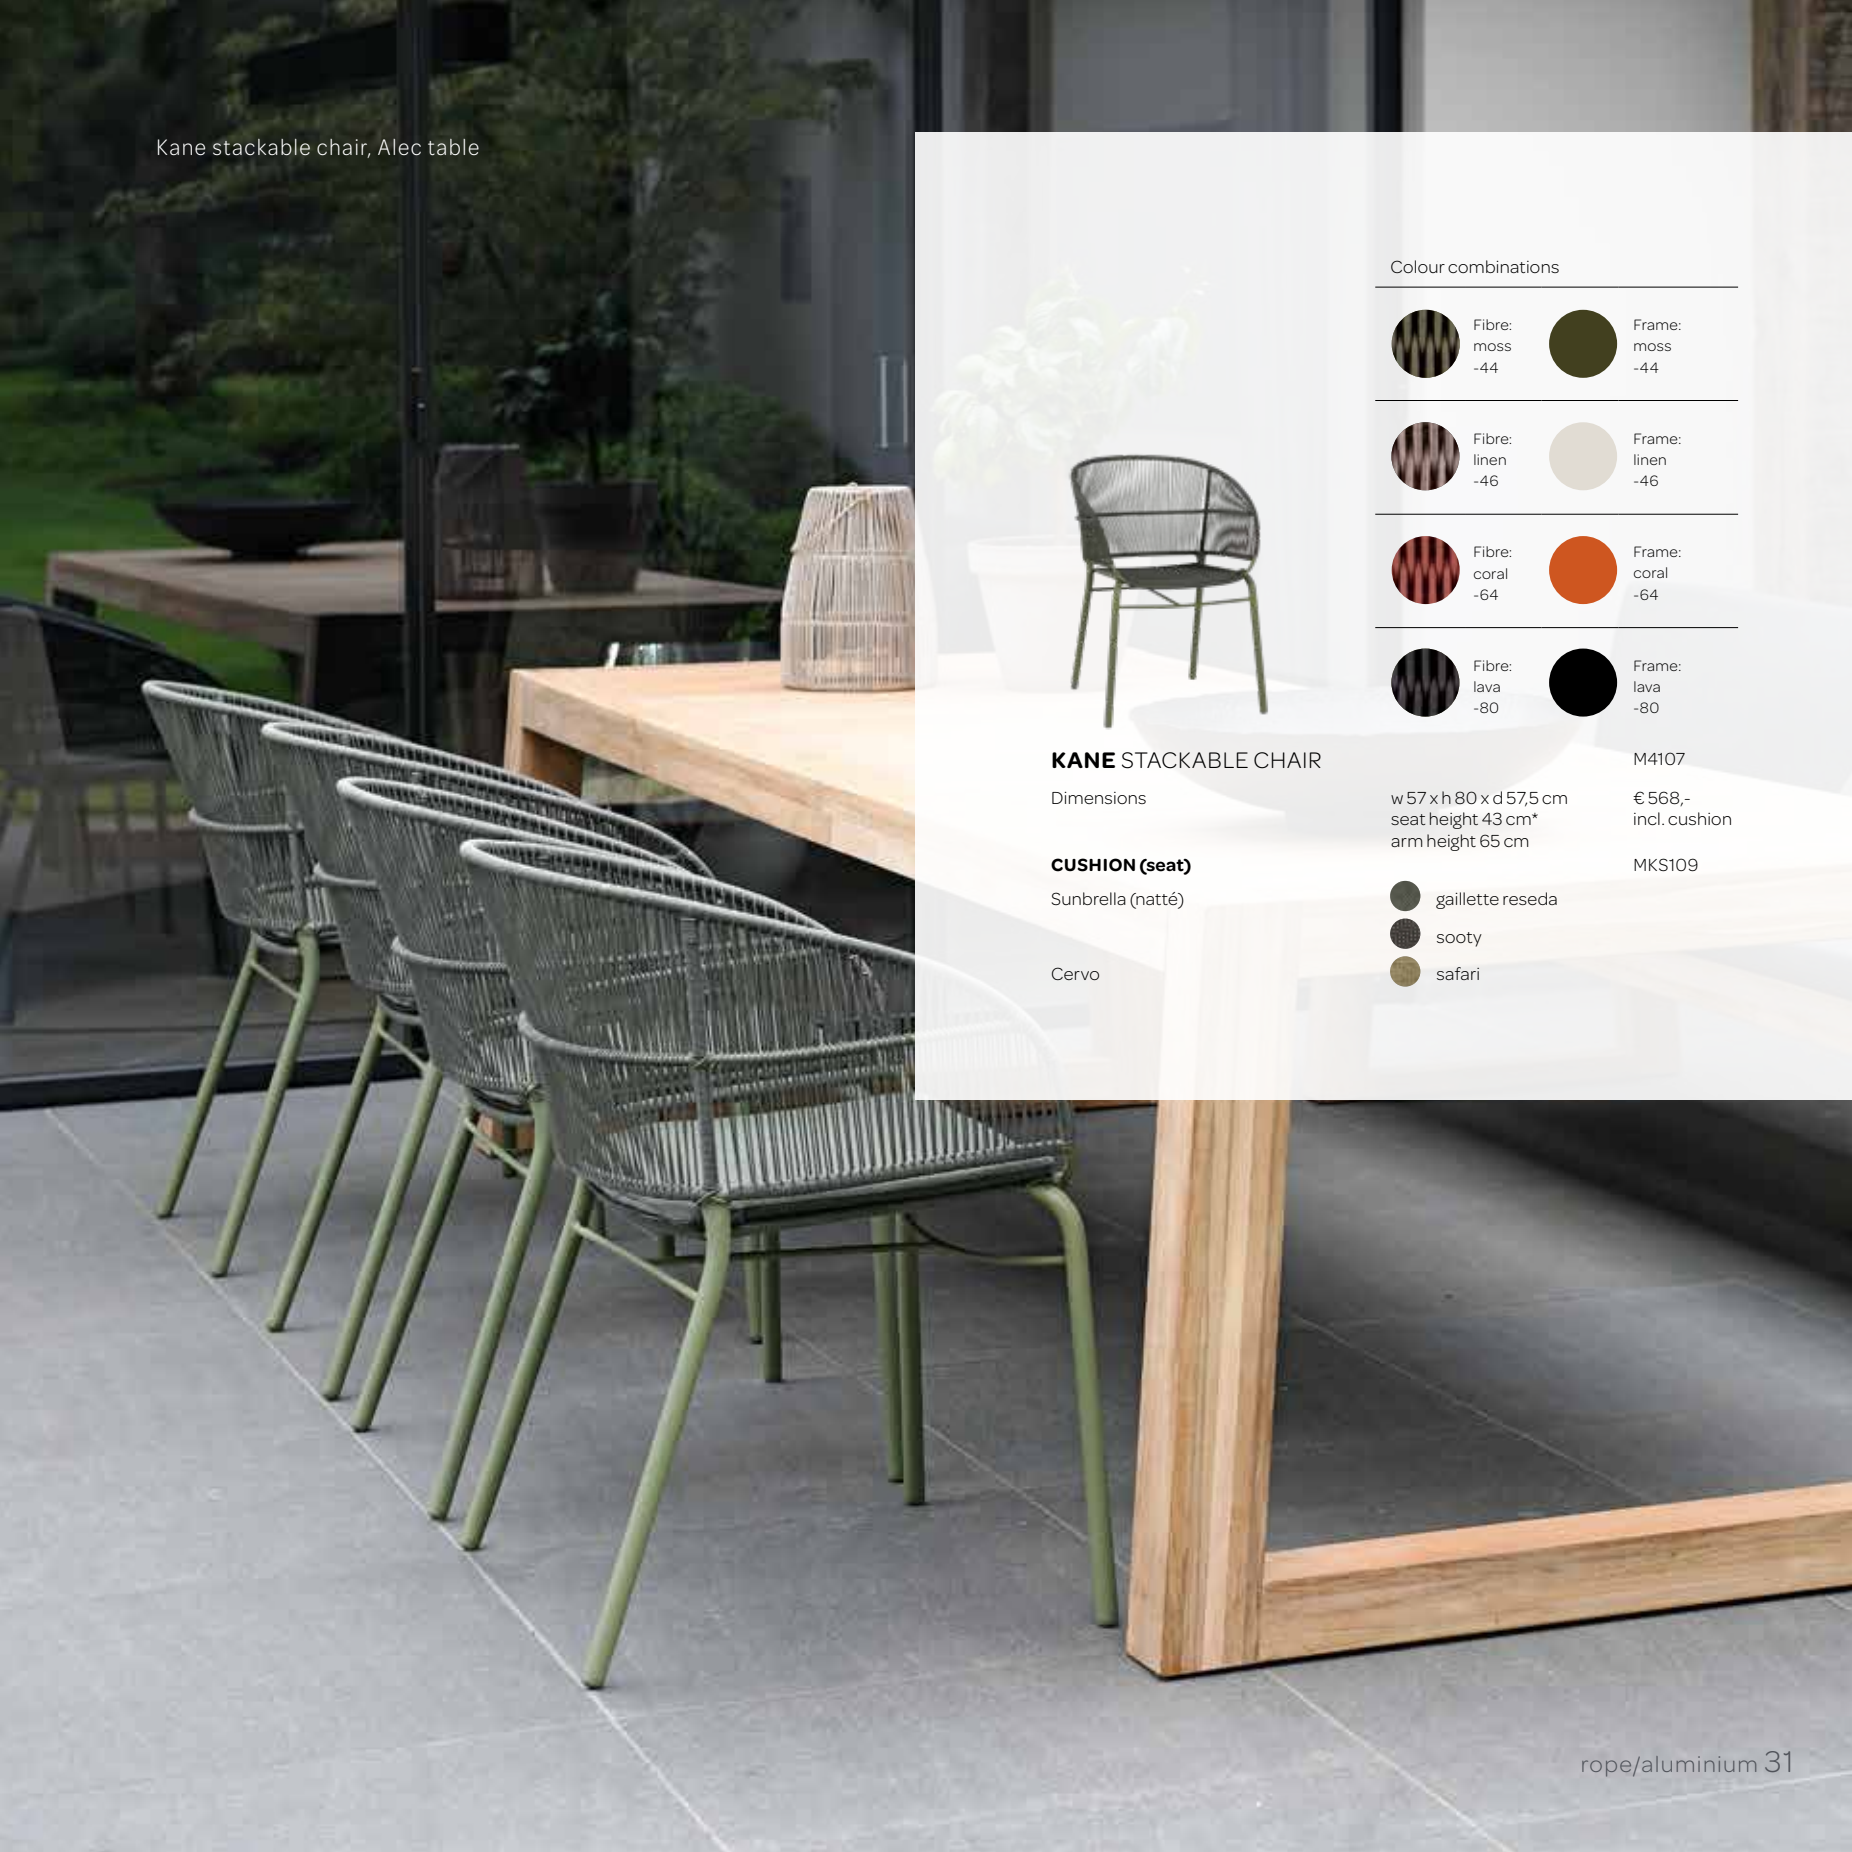

Kane stackable chair, Alec table

Colour combinations

Fibre:
moss
-44

Frame:
moss
-44

Fibre:
linen
-46

Frame:
linen
-46

Fibre:
coral
-64

Frame:
coral
-64

Fibre:
lava
-80

Frame:
lava
-80