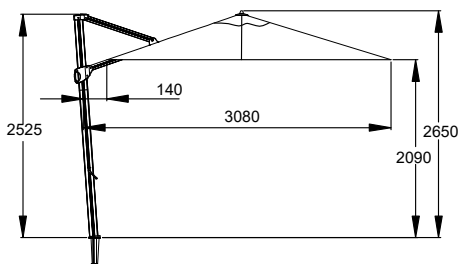

VINCE ON GROUND ANCHOR 3549

VINCE WITH CONCRETE BASE ON WHEELS 3575

Vince parasol, Rider lounge, Jago Lounge,
Vidor coffee table, Crochette pouffe

CONCRETE BASE

Dimensions

25 kg
diameter ø 46 x h 8 cm
diameter ø tube 20-54 cm