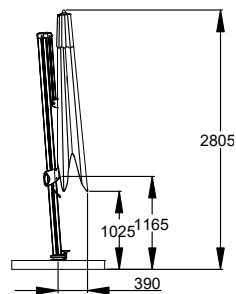

VINCE ON GROUND ANCHOR 3549

VINCE WITH CONCRETE BASE ON WHEELS 3575

Vince parasol, Rider lounge, Jago Lounge,
Vidor coffee table, Crochette pouffe

CONCRETE BASE

Dimensions

25 kg
diameter ø 46 x h 8 cm
diameter ø tube 20-54 cm